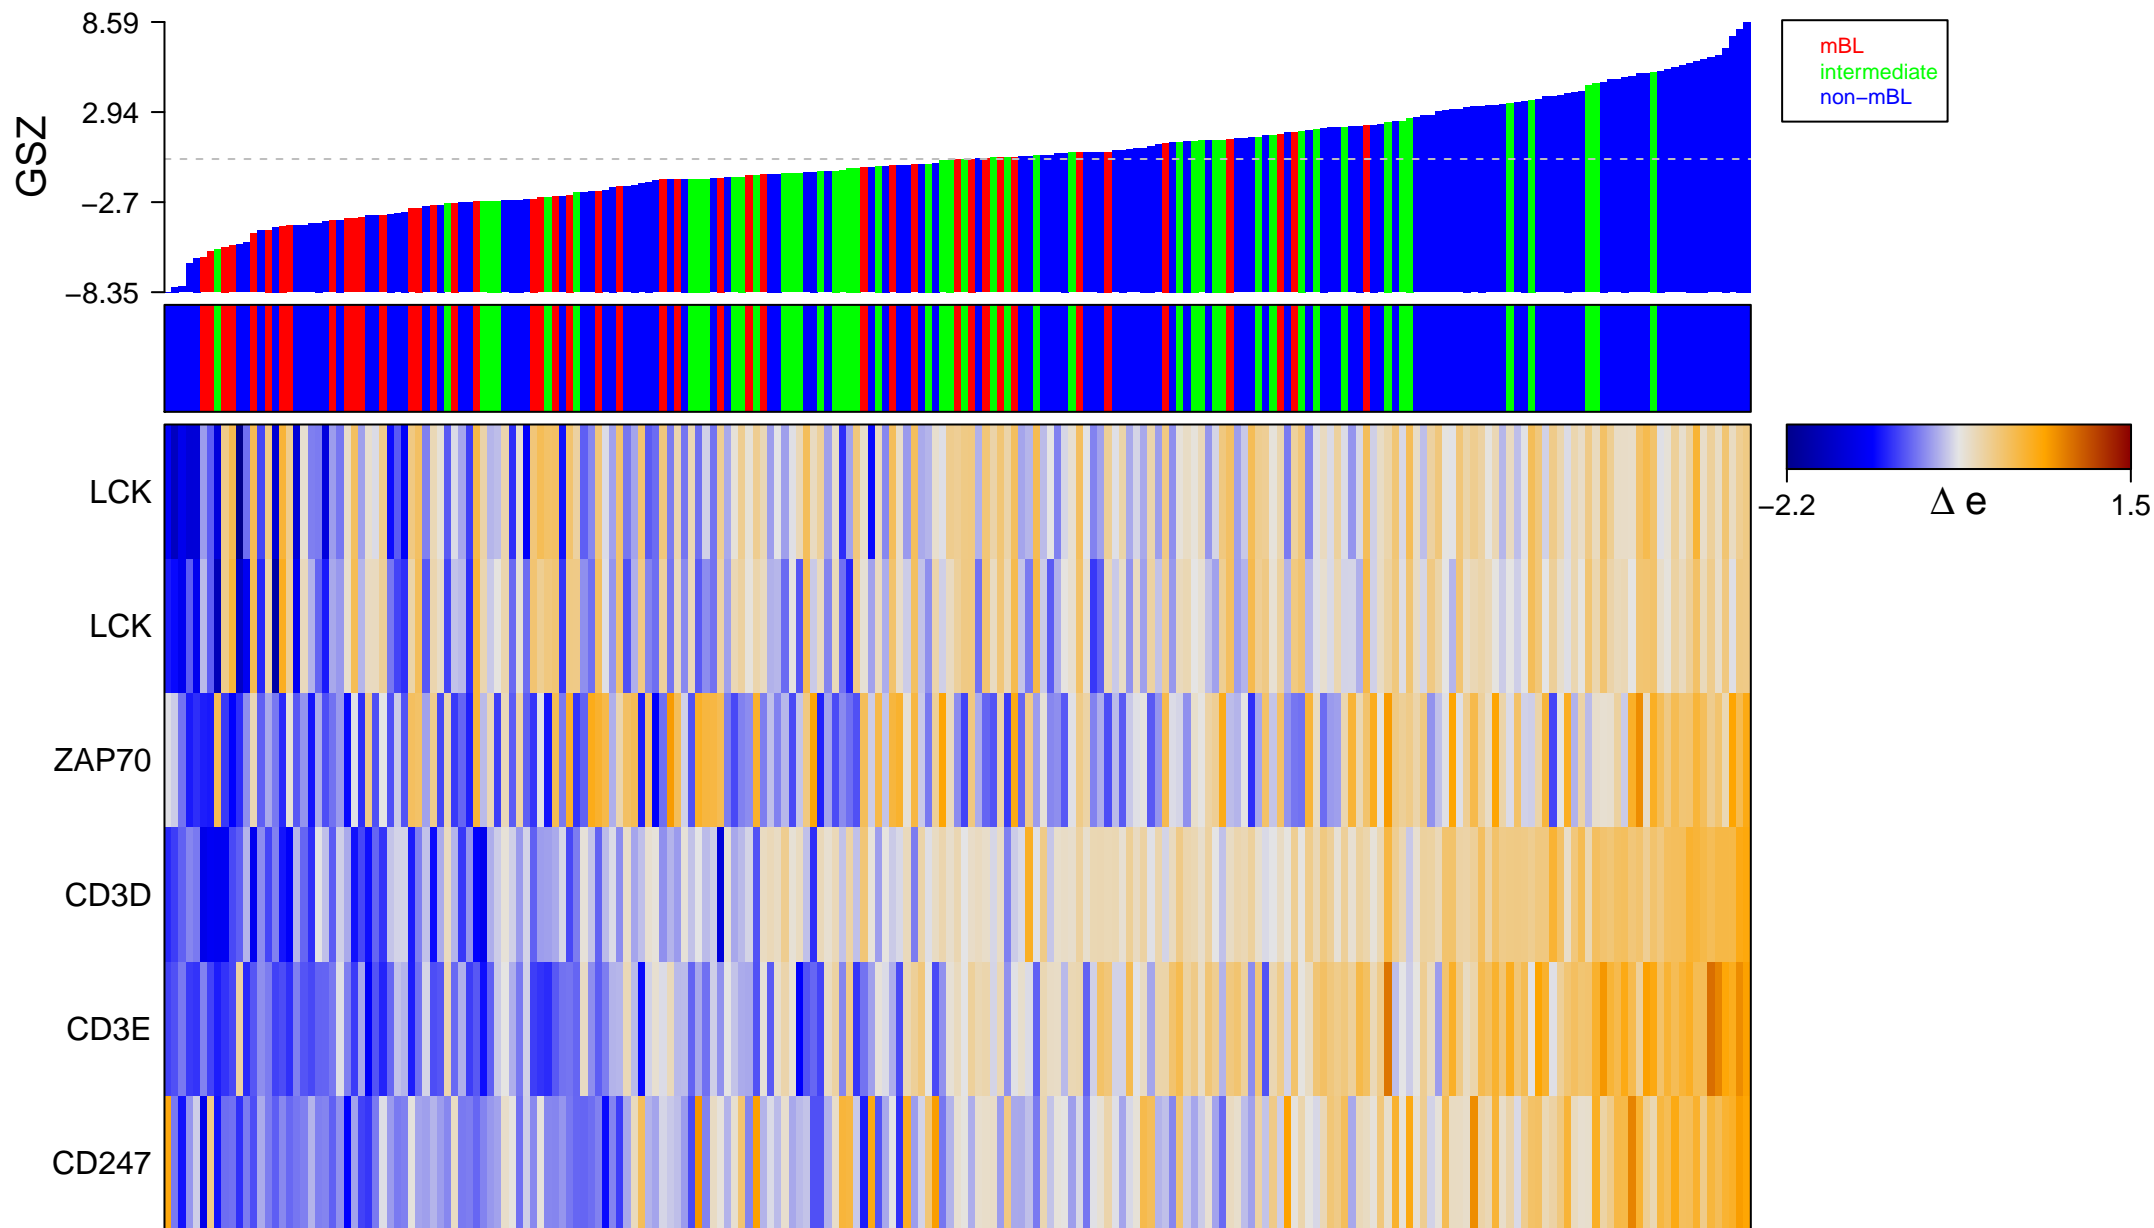

REACTOME_TRANSLOCATION_OF_ZAP_70_TO_IMMUNOLOGICAL_SYNAPSE

ACTOME_TRANSLOCATION_OF_ZAP_70_TO_IMMUNOLOGICAL_SYNAPSE

REACTOME_TRANSLOCATION_OF_ZAP_70_TO_IMMUNOLOGICAL_SYNAPSE