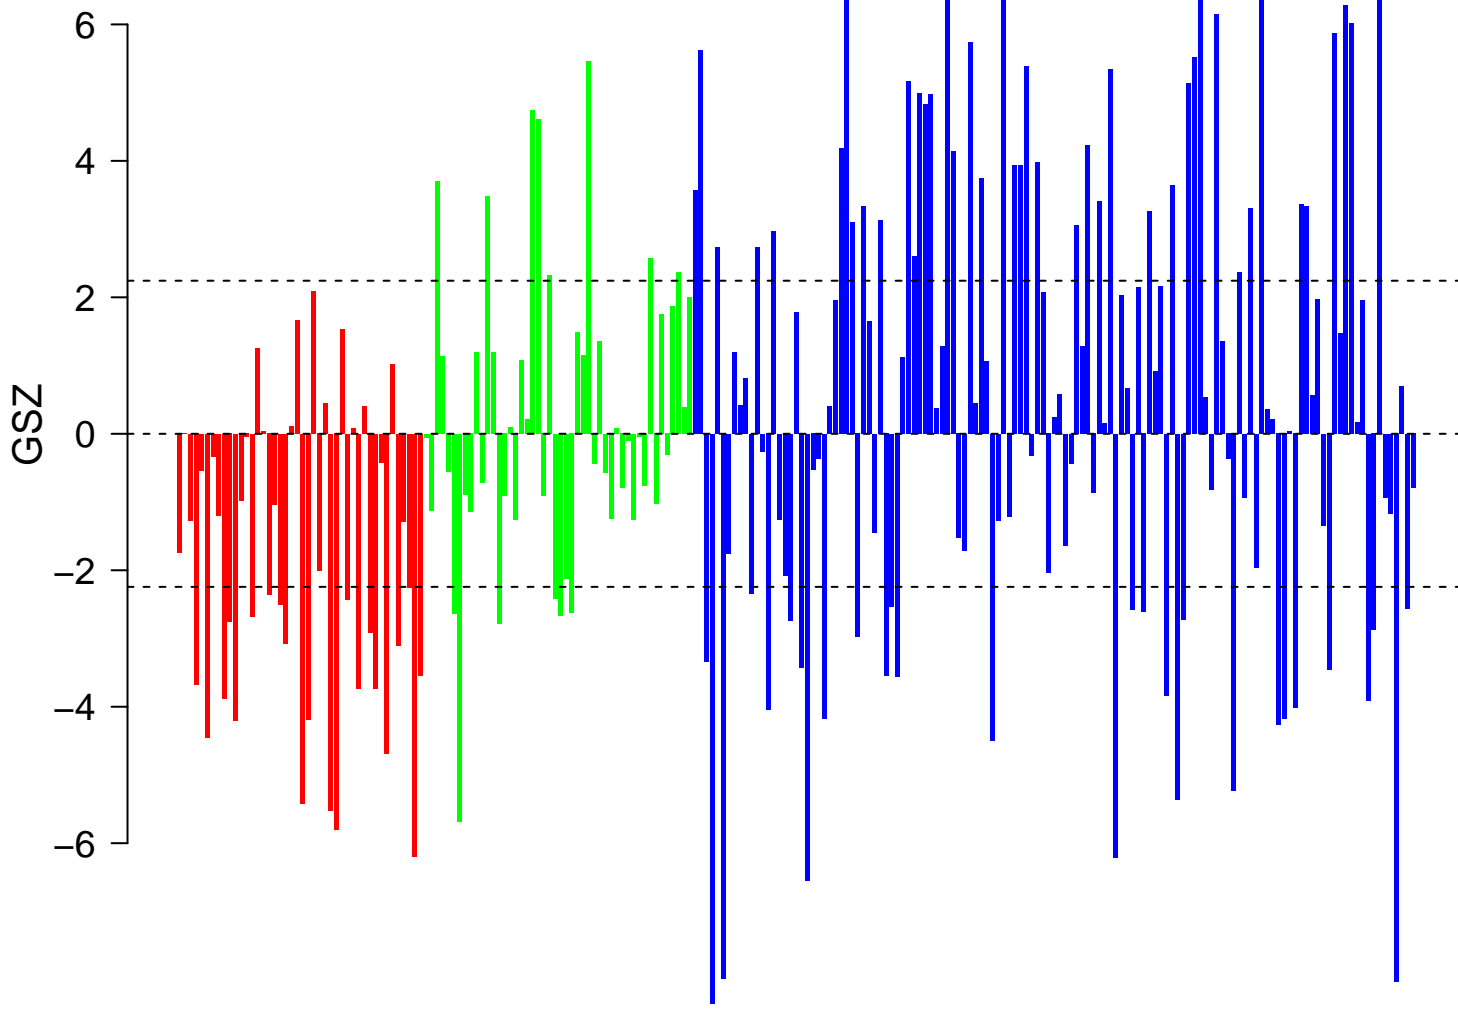

REACTOME_TRANSLOCATION_OF_ZAP_70_TO_IMMUNOLOGICAL_SYNAPSE

ACTOME_TRANSLOCATION_OF_ZAP_70_TO_IMMUNOLOGICAL_SYNAPSE

REACTOME_TRANSLOCATION_OF_ZAP_70_TO_IMMUNOLOGICAL_SYNAPSE